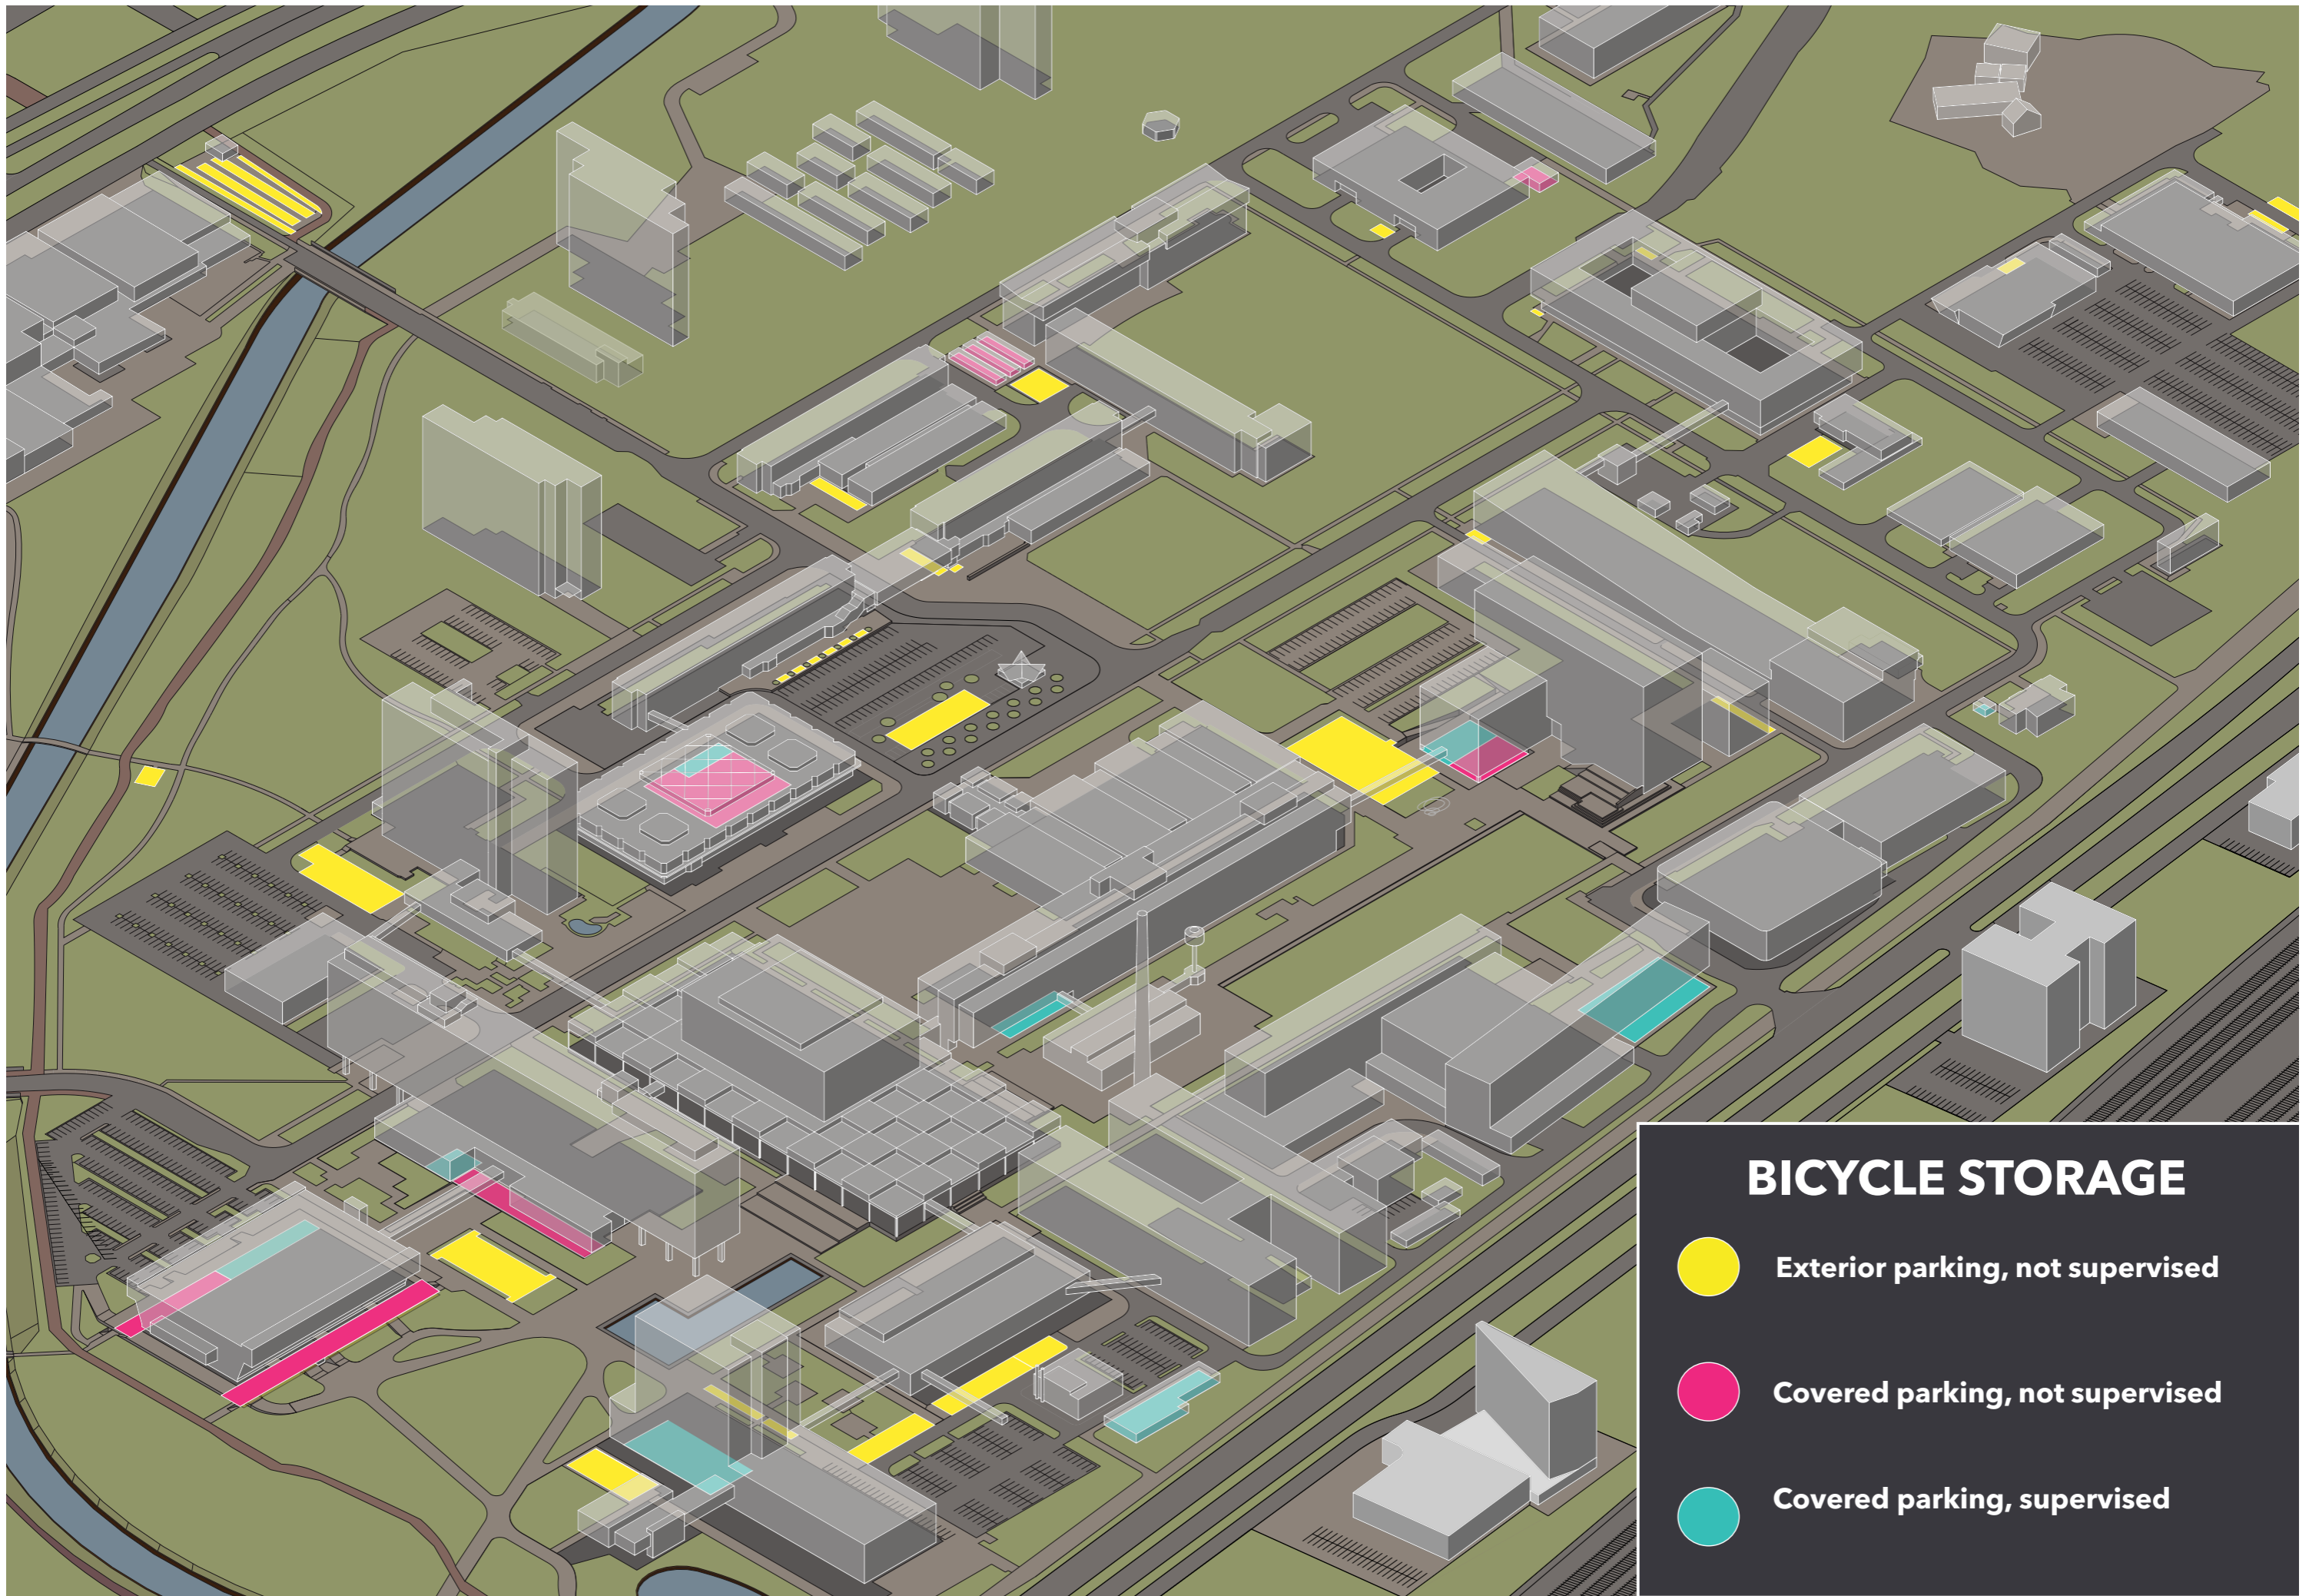

BICYCLE STORAGE

- Exterior parking, not supervised
- Covered parking, not supervised
- Covered parking, supervised