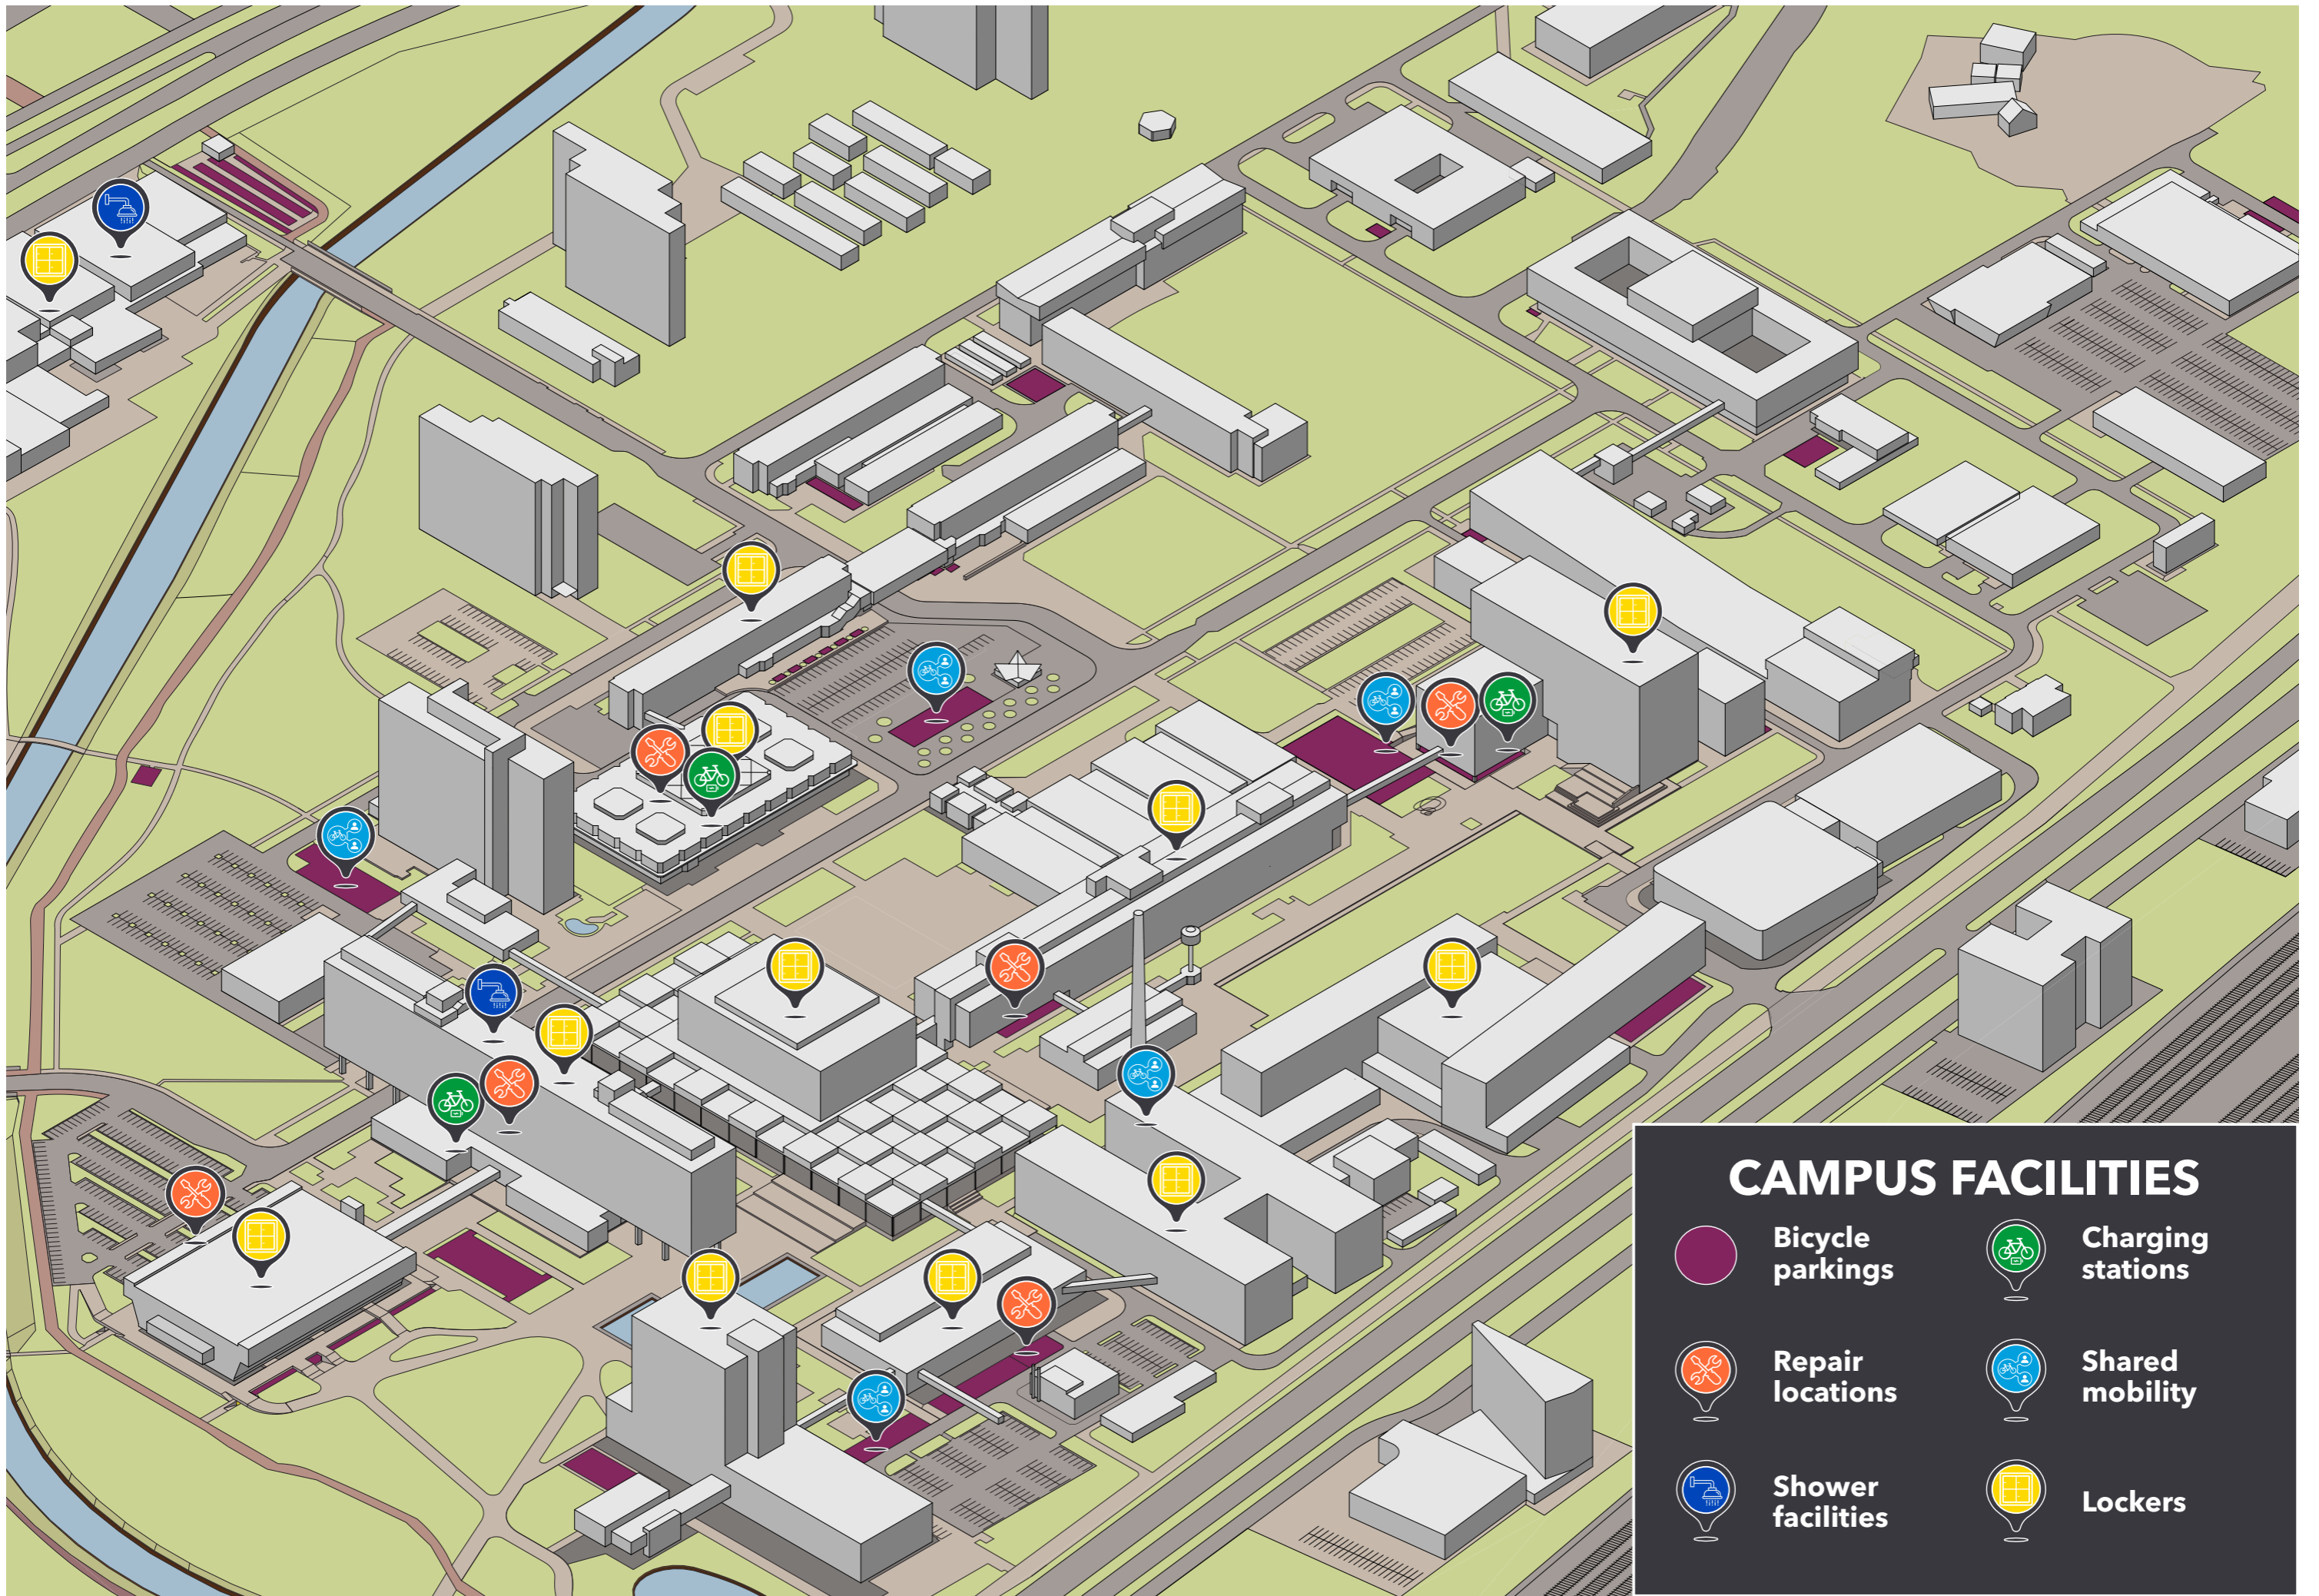

CAMPUS FACILITIES

Bicycle parkings

Charging stations

Repair locations

Shared mobility

Shower facilities

Lockers