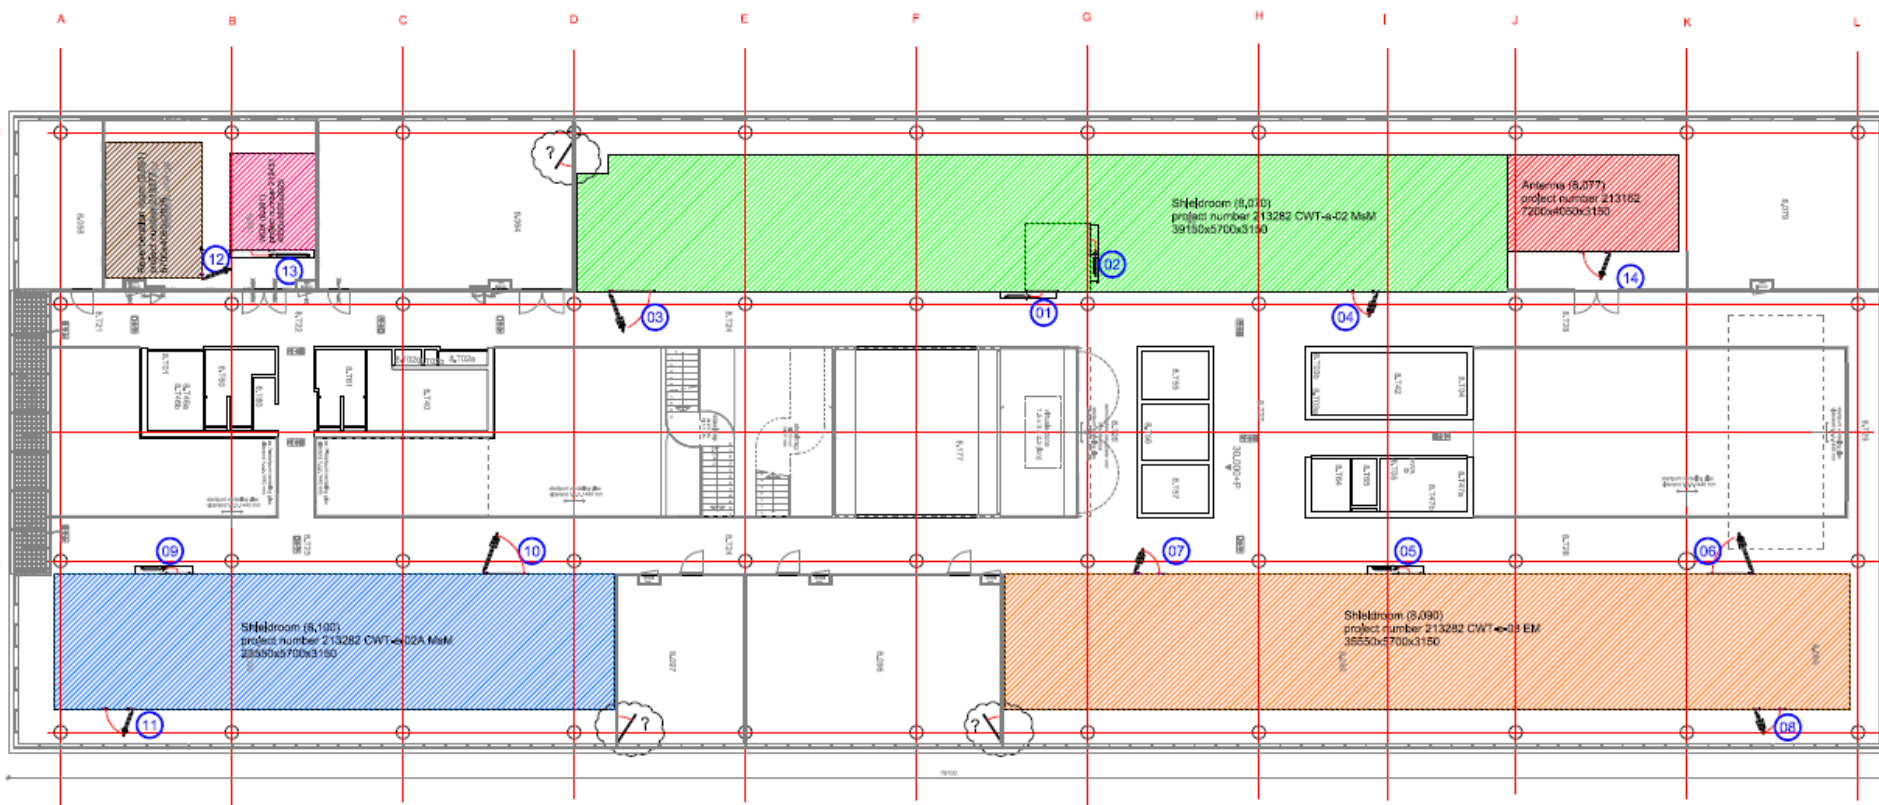

- **Still thrifty**
- **But healthy, safe & Advanced infra**
- **Almost ready for excursion/retreat (next year)**
- **Virtual view!**

http://131.155.116.48/view/viewer_index.shtml?id=273

CWTe & Flux

Flux: CWTe Labs