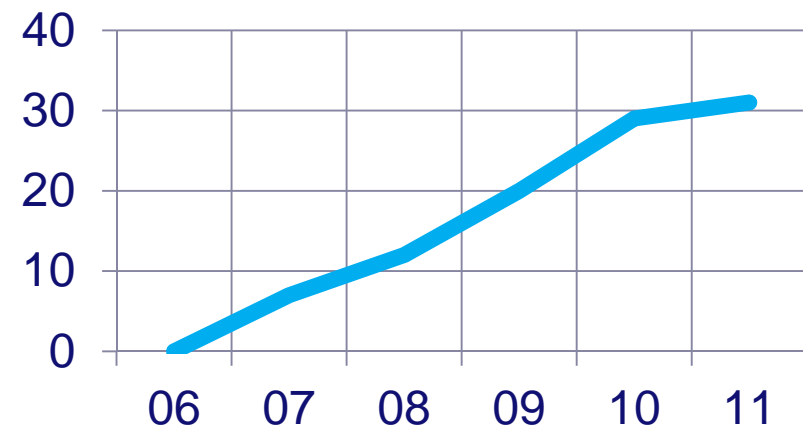

Welcome!

Welcome to the 3rd CWTe Research Retreat!

This year 1st CWTe Lustrum

→ Growing strong

→ Results

Full program

CWTe Researchers