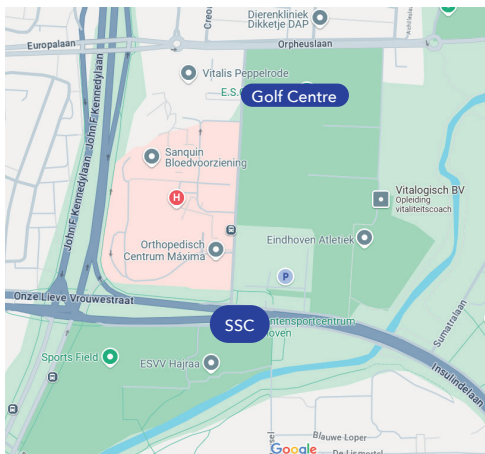

Wednesday 19 March 2025

Location

08:00	Personal Training	SSC Gym
08:00	Power Yoga.....	SSC Studio 2
08:00	Synrgy HIIT.....	SSC Gym
09:30 & 13:30	Speedcoach Sessions.....	Online
12:30	Cycling	SSC Cycling Studio
12:40	Lezing "Kunstenaars kunnen alles maken"	
		Blauwe Zaal Auditorium
17:30	Golf Clinic	Golf Centre Eindhoven

Thursday 20 March 2025

08:00	Personal Training	SSC Gym
08:00	Synrgy HIIT	SSC Gym
11:15 & 13:30	Speedcoach Sessions	Online
12:00	Historic Campus Walk	Markethall Metaforum
12:00	Gym Explained	SSC Gym
12:00	Mindful Walking	Markethall Metaforum
12:00	Writing Workshop on Wellbeing	
		SSC Conference Room 1
12:00	Reading "Connection Nutrition & Cancer" ..	Atlas 6.625
12:15	Breathing Session.....	Metaforum 10
16:00	Power of Daylight	SSC Pavilion
17:00	Stretch Class	SSC Studio 2
18:00	Zumba	SSC Studio 1
19:00	Squash Clinic.....	SSC Squash Courts

MOVE

Map SSC

Student Sports Centre Eindhoven
Onze Lieve Vrouwestraat 1
5612 AW Eindhoven

Golf Centre Eindhoven
J C Dirkxpad
5631 BZ Eindhoven

ENERGIZE

Map TU/e

JOIN!