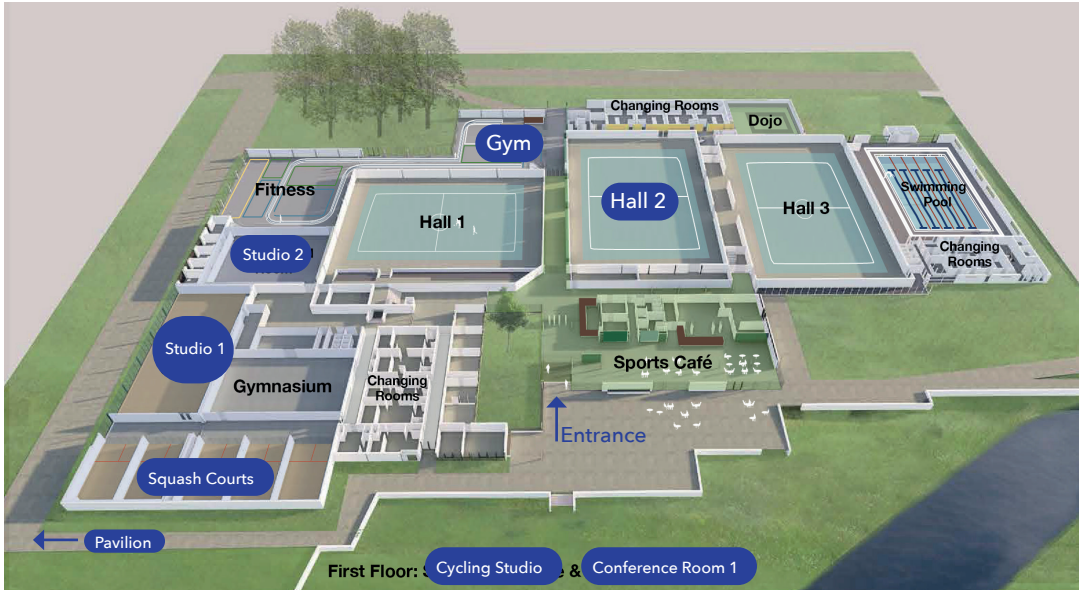

Map SSC

Student Sports Centre Eindhoven
Onze Lieve Vrouwestraat 1
5612 AW Eindhoven

Golf Centre Eindhoven
J C Dirkxpad
5631 BZ Eindhoven

ENERGIZE