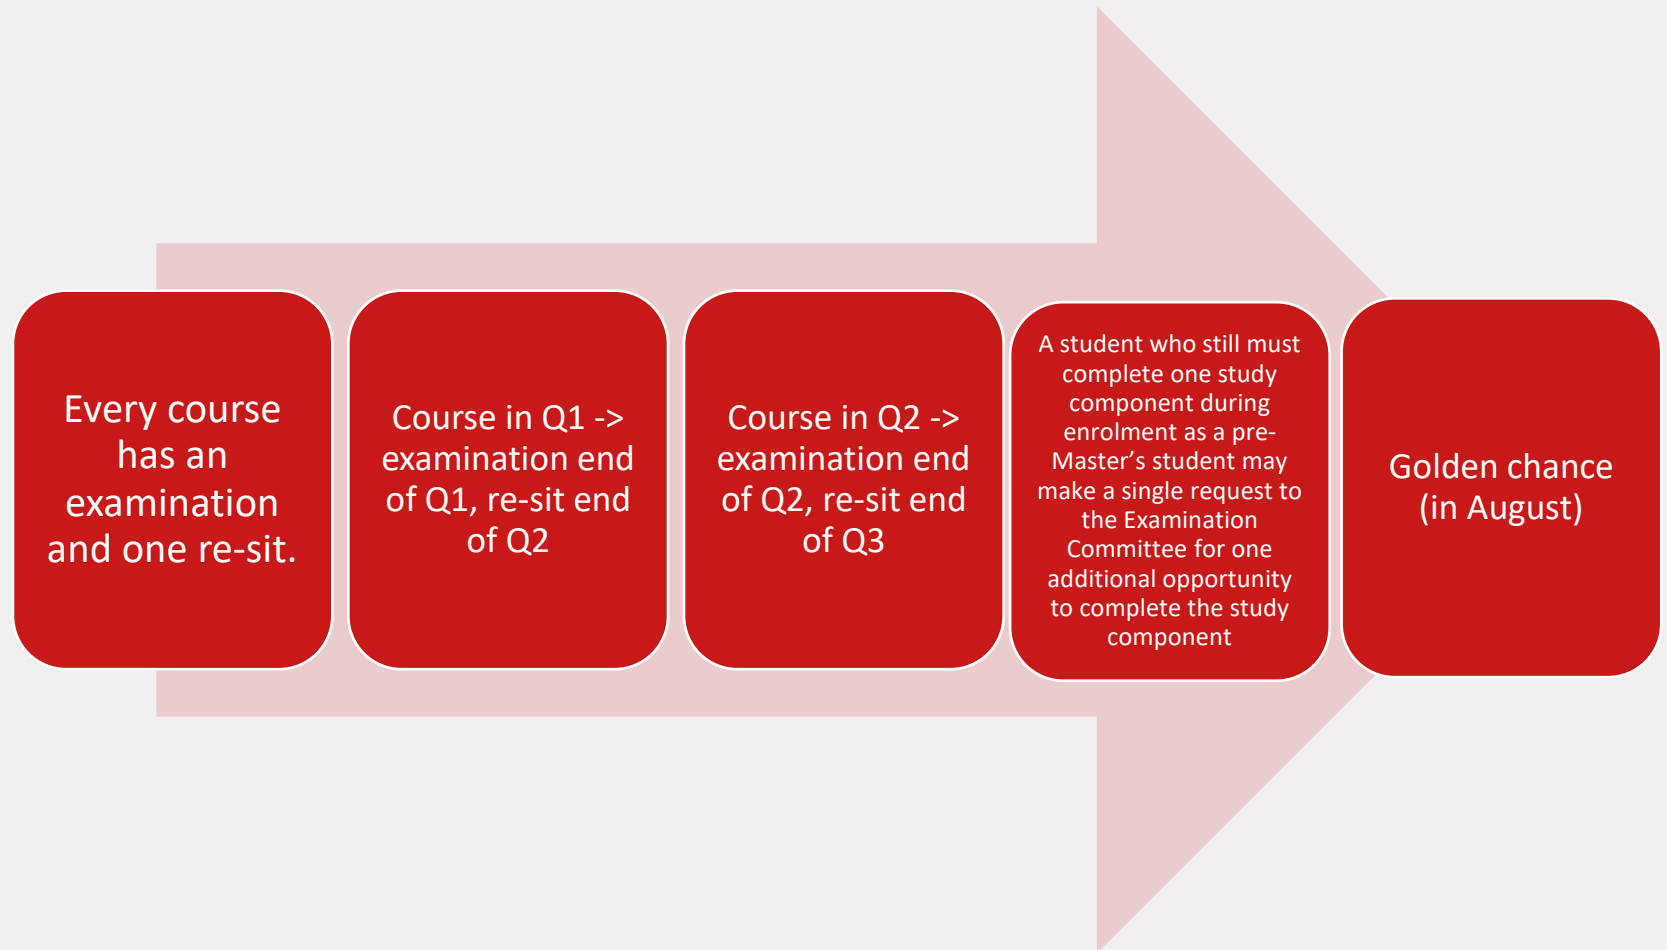

Extra opportunity to complete one last course, in August 2022

Students may not take part or be examined in master study components

Extra bachelor courses are allowed, payment via esa@tue.nl

Examinations and re-sits