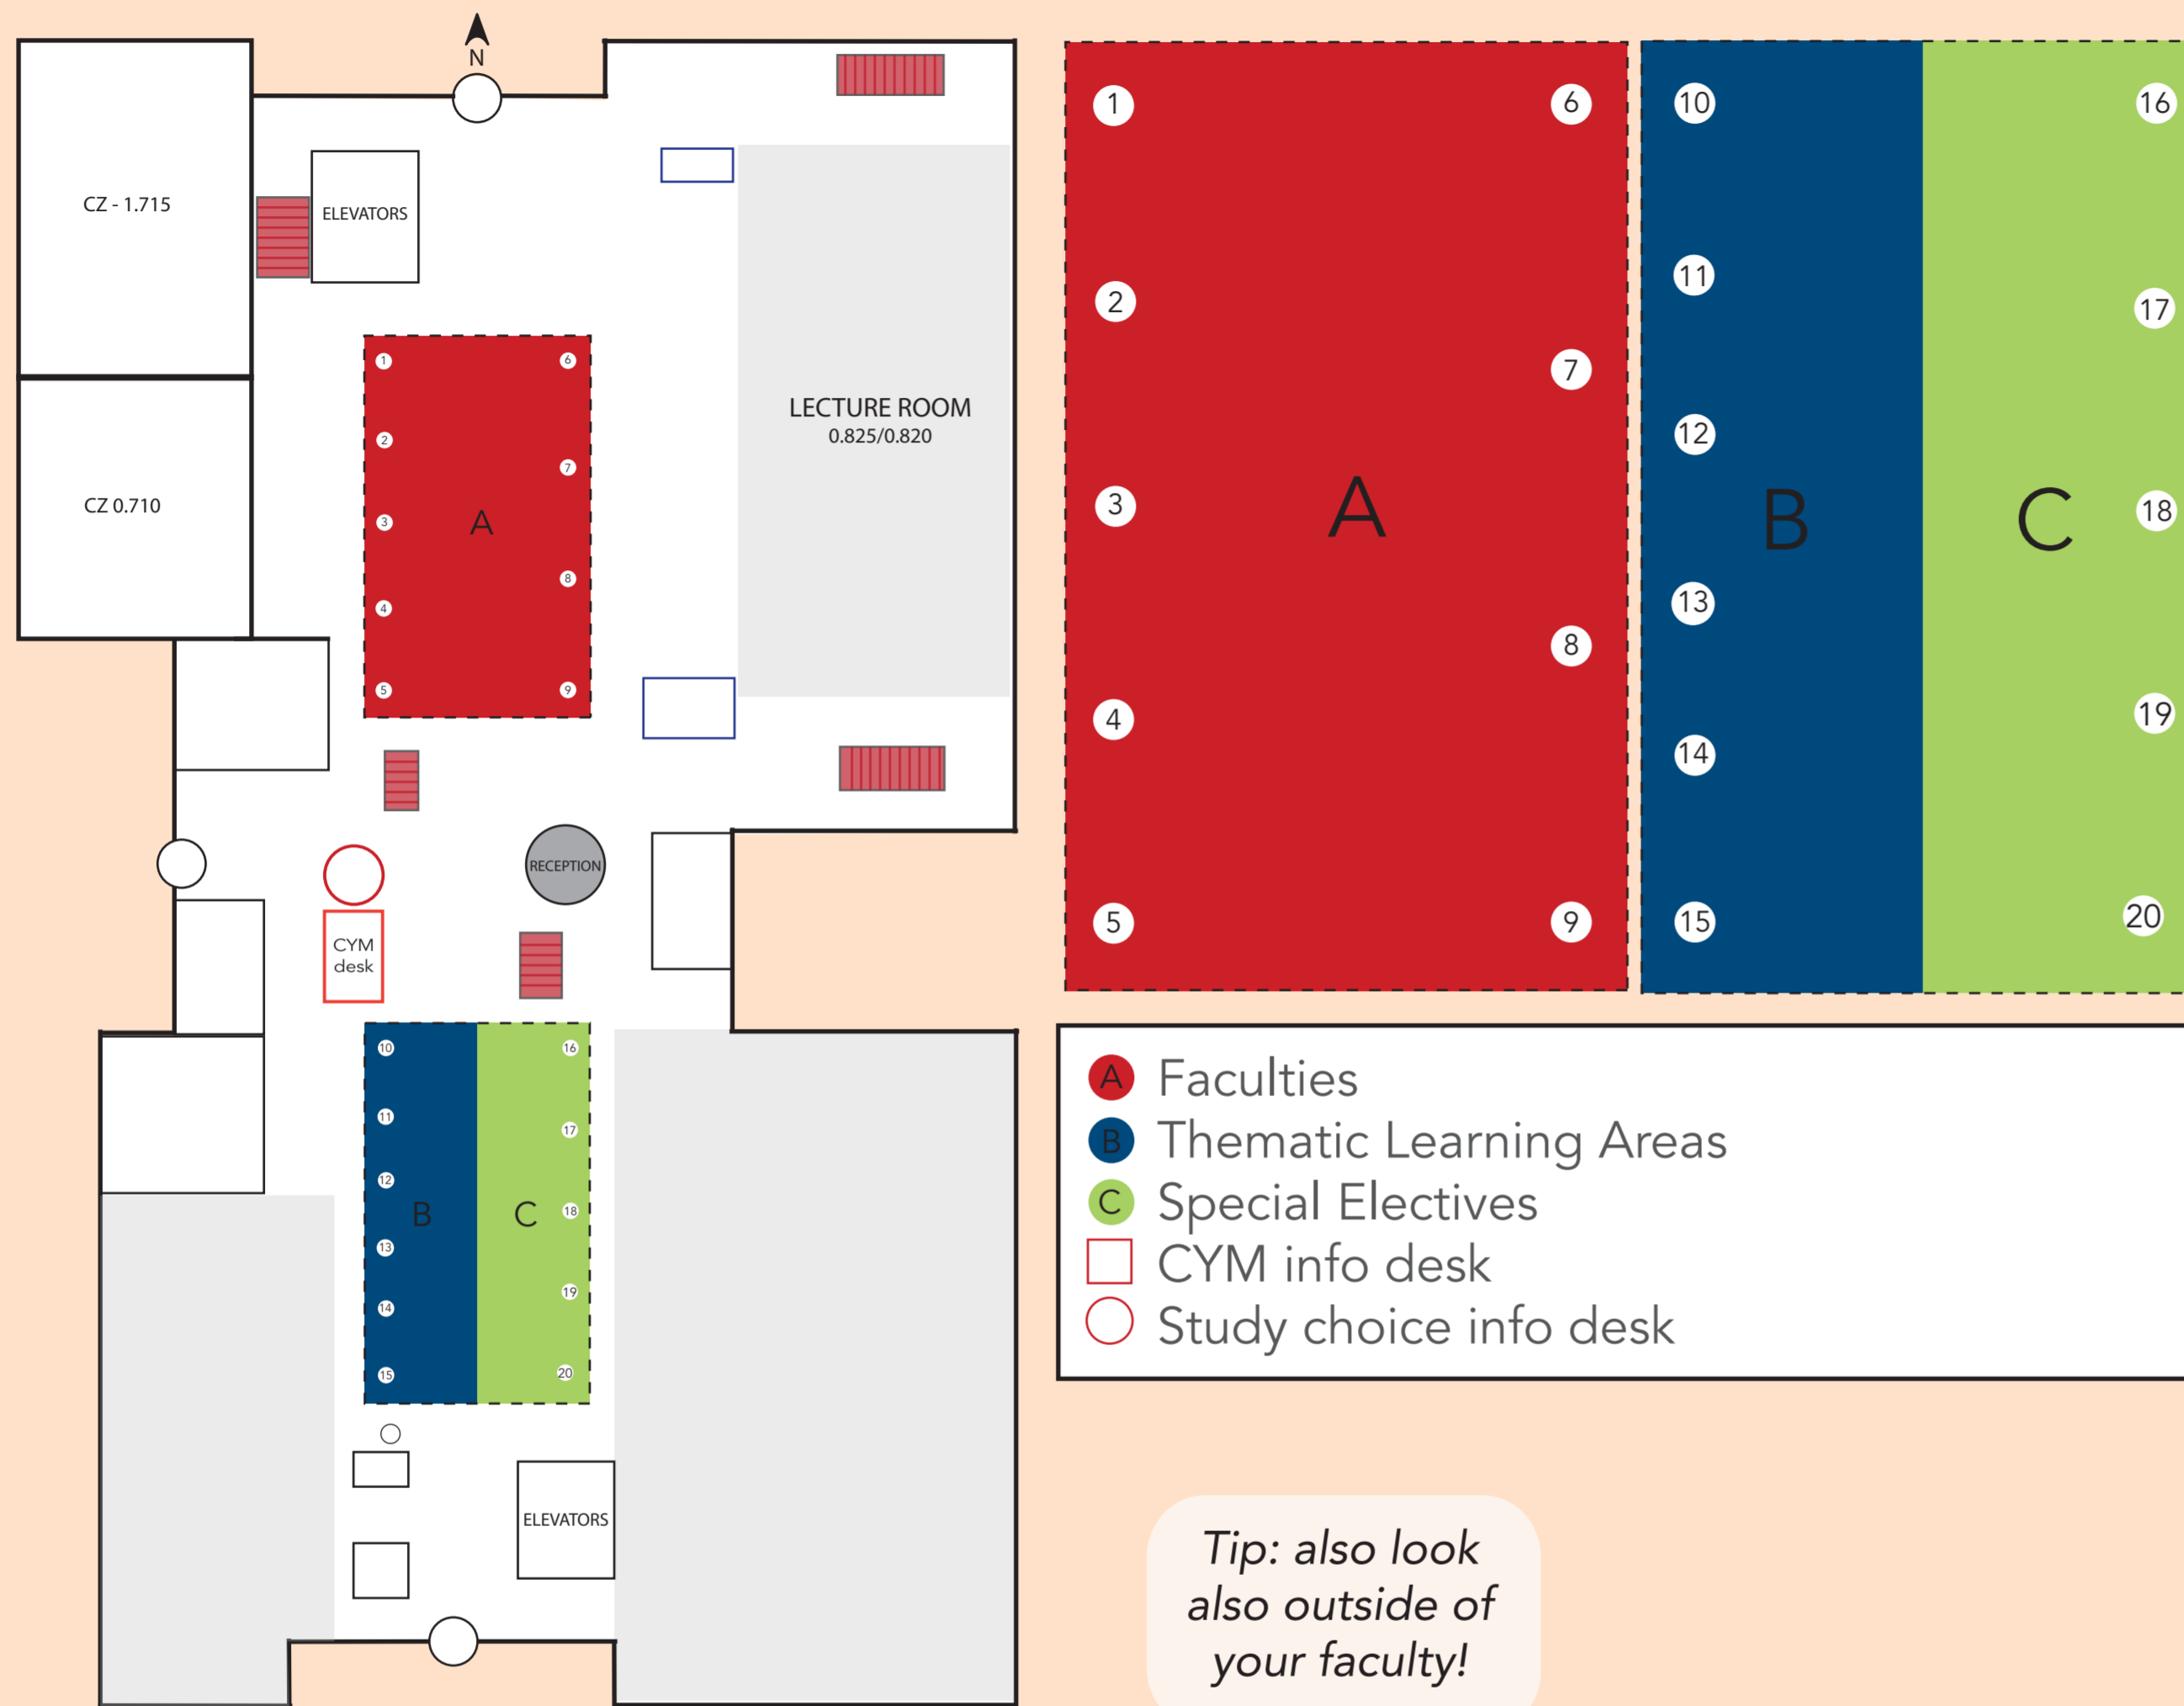

Floor map Check Your Match event 2024

Overview electives

- 1 ● Mathematics & Computer Science
- 2 ● Chemical Engineering & Chemistry
- 3 ● Industrial Design
- 4 ● Biomedical Engineering
- 5 ● Built Environment
- 6 ● Mechanical Engineering
- 7 ● Applied Physics
- 8 ● Electrical Engineering
- 9 ● Industrial Engineering & Innovation Sciences
- 10 ● Energy
- 11 ● Artificial Intelligence
- 12 ● Materials
- 13 ● Sustainability
- 14 ● Entrepreneurship
- 15 ● Educational Minor by ESoE (Dutch)
- 16 ● Innovation Space
- 17 ● TU/e Student Teams
- 18 ● Honors Academy
- 19 ● EuroTeQ
- 20 ● EWUU alliance

 **Atlas Main Hall**