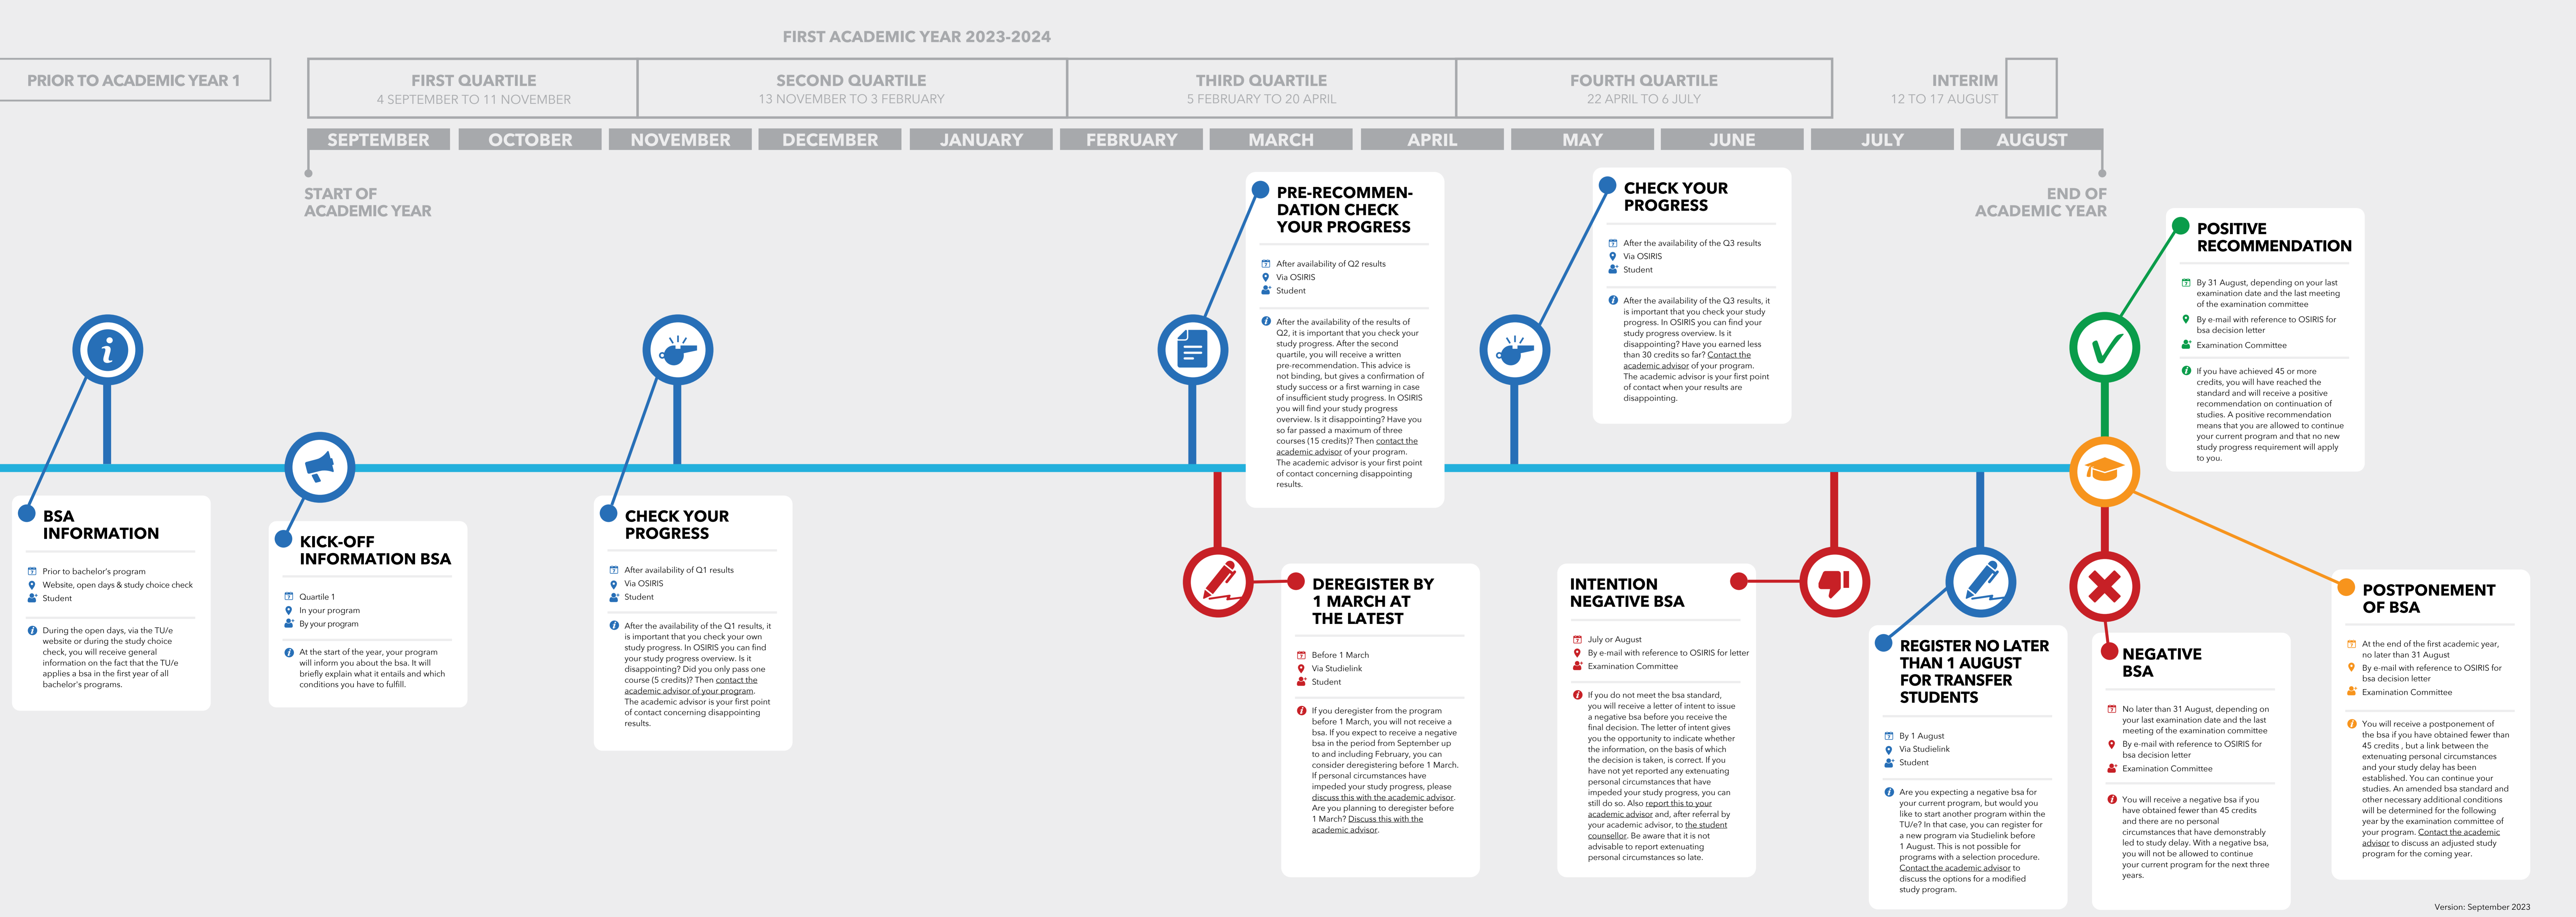

BINDING RECOMMENDATION ON THE CONTINUATION OF STUDIES (BSA) FOR GENERATION 2023-2024

At the end of the first year of your bachelor's program at TU/e, you will receive a binding recommendation on the continuation of studies (bsa). In the first year of your bachelor's program, you must obtain at least 45 of the 60 credits. If you earn less than 45 credits, you will receive a negative bsa. In this case, you will not be able to enroll in the same program for the next three years. If, due to extenuating personal circumstances, you will (possibly) not achieve the bsa standard, you must report this to your academic advisor as soon as possible (within 20 working days). You will then start the track 'extenuating personal circumstances' bsa.

EXTENUATING PERSONAL CIRCUMSTANCES BINDING RECOMMENDATION ON THE CONTINUATION OF STUDIES (BSA) FOR GENERATION 2023-2024

If extenuating personal circumstances (possibly) affect your study progress, you can expect the best possible support and guidance from the TU/e. Together we will ensure that any delays are kept to a minimum. Your first point of contact is the academic advisor of your program. The academic advisor will meet with you to assess the situation and to discuss the next steps.